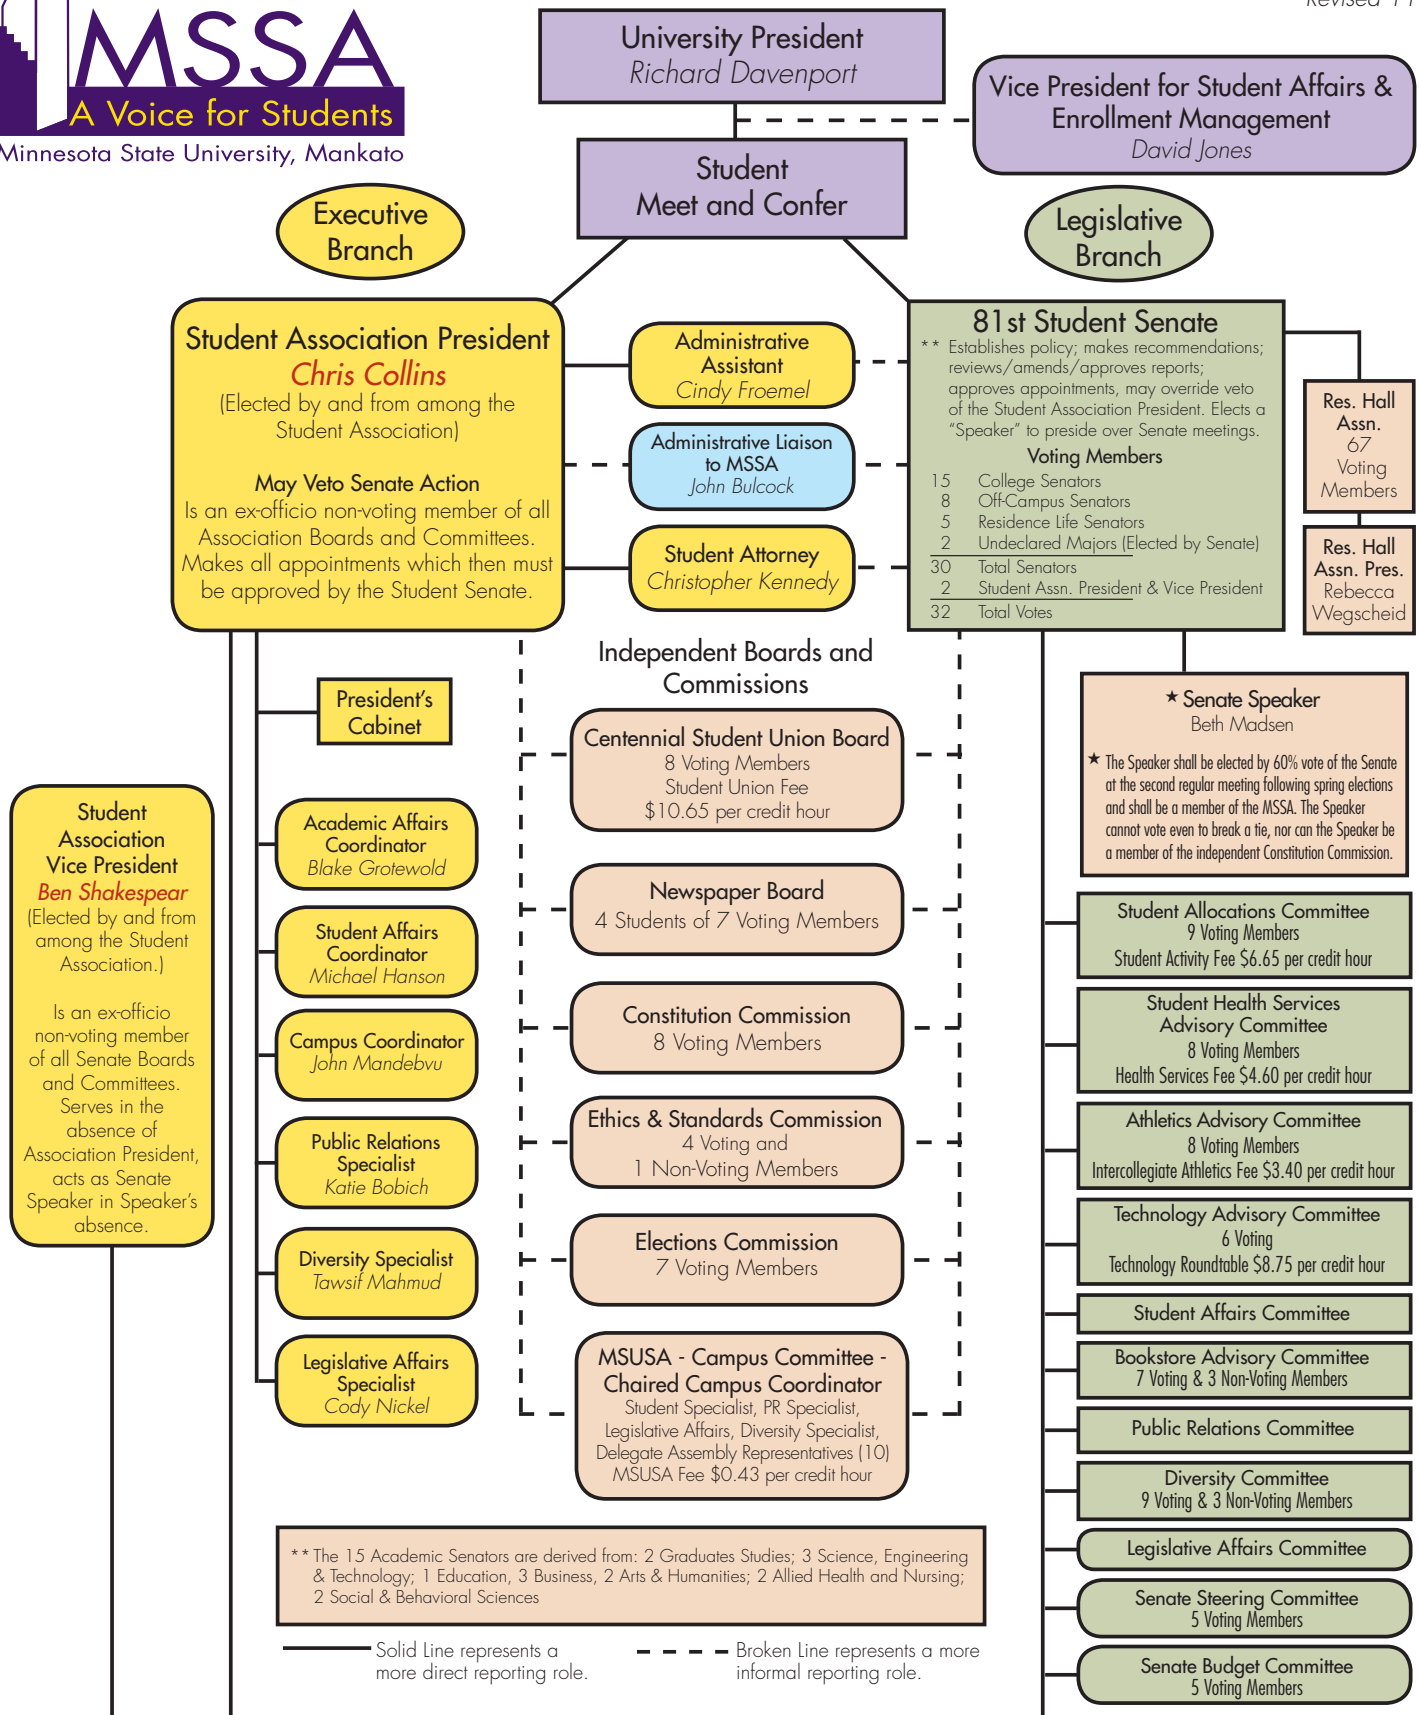

Minnesota State Mankato Student Association

2013-14 ORGANIZATIONAL CHART

Revised 11-06-13

** The 15 Academic Senators are derived from: 2 Graduates Studies; 3 Science, Engineering & Technology; 1 Education, 3 Business, 2 Arts & Humanities; 2 Allied Health and Nursing; 2 Social & Behavioral Sciences

— Solid Line represents a more direct reporting role. - - - Broken Line represents a more informal reporting role.

Minnesota State Student Association (All Students enrolled at Minnesota State University, Mankato for credit or audit.)